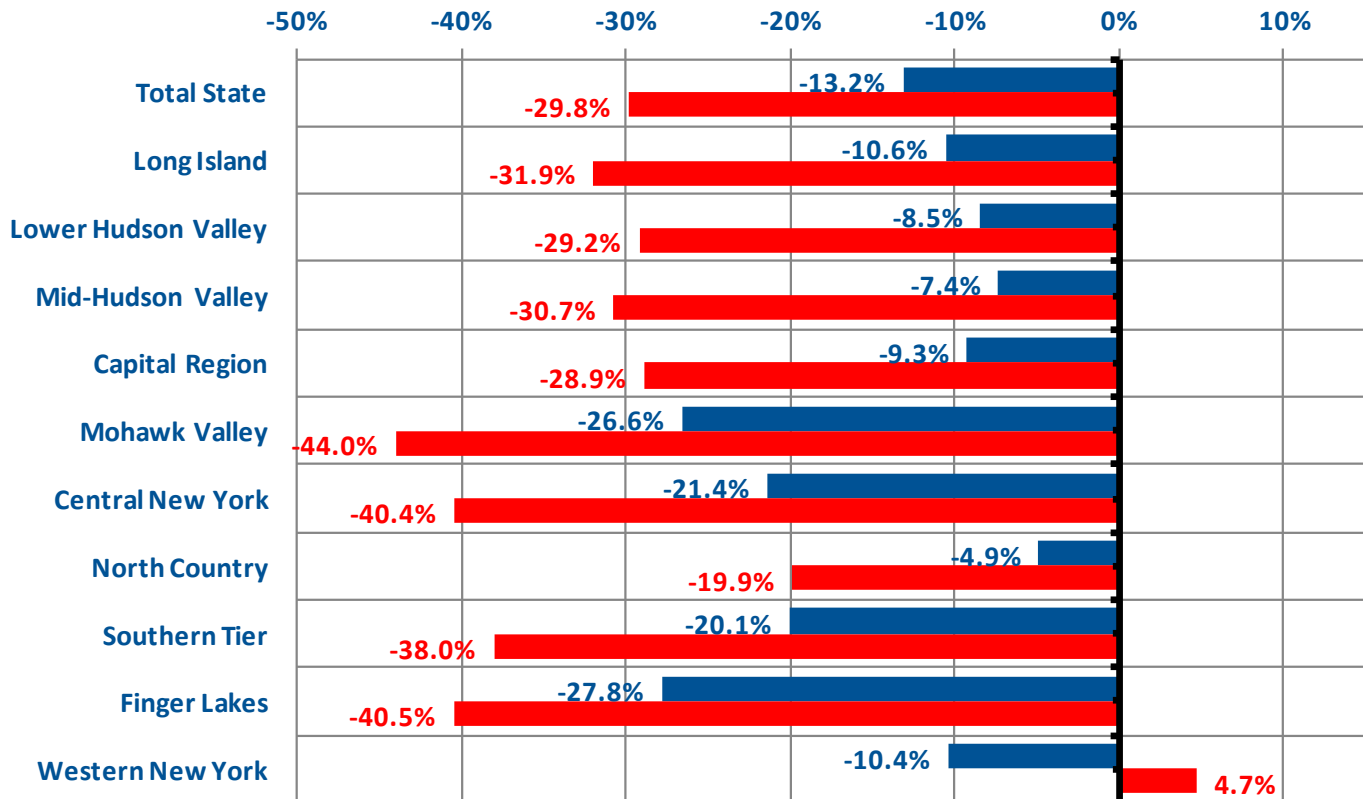

STATEWIDE SCHOOL BUDGET OUTCOMES Pass Rates and Yes and No Votes

SCHOOL BUDGET PASS RATES BY REGION, 2003 to 2013

Region	2003	2004	2005	2006	2007	2008	2009	2010	2011	2012	2013
Total State	93.8%	85.0%	83.5%	88.7%	95.3%	92.5%	97.3%	92.2%	93.5%	96.5%	95.3%
Long Island	91.3%	63.7%	63.7%	84.7%	94.4%	93.5%	97.6%	91.9%	96.0%	93.5%	95.2%
Lower Hudson Valley	94.3%	96.2%	83.0%	81.1%	94.3%	92.5%	96.2%	90.6%	90.6%	96.2%	90.6%
Mid-Hudson Valley	85.1%	83.0%	70.2%	59.6%	91.5%	78.7%	100.0%	87.0%	89.4%	95.7%	93.6%
Capital Region	97.3%	89.3%	92.0%	89.3%	94.7%	89.2%	95.9%	87.8%	89.2%	97.3%	97.3%
Mohawk Valley	97.7%	90.9%	86.4%	81.8%	90.9%	88.6%	88.6%	95.5%	90.9%	93.2%	95.2%
Central New York	100.0%	88.9%	88.9%	98.1%	98.1%	86.8%	98.1%	94.4%	92.6%	100.0%	96.3%
North Country	98.5%	89.4%	95.5%	97.0%	97.0%	92.3%	98.5%	95.5%	92.4%	98.5%	93.9%
Southern Tier	94.2%	88.2%	88.2%	89.7%	94.1%	97.1%	97.1%	94.1%	97.1%	97.1%	98.5%
Finger Lakes	92.8%	89.9%	88.4%	97.1%	95.7%	97.1%	98.5%	94.2%	95.7%	98.6%	98.6%
Western New York	89.9%	91.1%	91.1%	98.7%	100.0%	100.0%	100.0%	91.0%	96.2%	96.2%	92.4%

School Budget Vote Turnout Compared to Historical Averages

■ 2013 YES votes compared to 2003-2012 average ■ 2013 NO votes compared to 2003-2012 average

Regions are defined as follows:

- **Long Island:** Nassau and Suffolk Counties
- **New York City** (New York City is not covered by school budget voting)
- **Lower Hudson Valley:** Putnam, Rockland, Westchester
- **Mid-Hudson Valley:** Dutchess, Orange, Sullivan, Ulster
- **Capital Region:** Albany, Columbia, Greene, Rensselaer, Saratoga, Schenectady, Warren, Washington
- **Mohawk Valley:** Fulton, Herkimer, Montgomery, Oneida, Schoharie
- **Central New York:** Cayuga, Cortland, Madison, Onondaga, Oswego, Tompkins
- **North Country:** Clinton, Essex, Franklin, Hamilton, Jefferson, Lewis, St. Lawrence
- **Southern Tier:** Broome, Chemung, Chenango, Delaware, Otsego, Schuyler, Steuben, Tioga