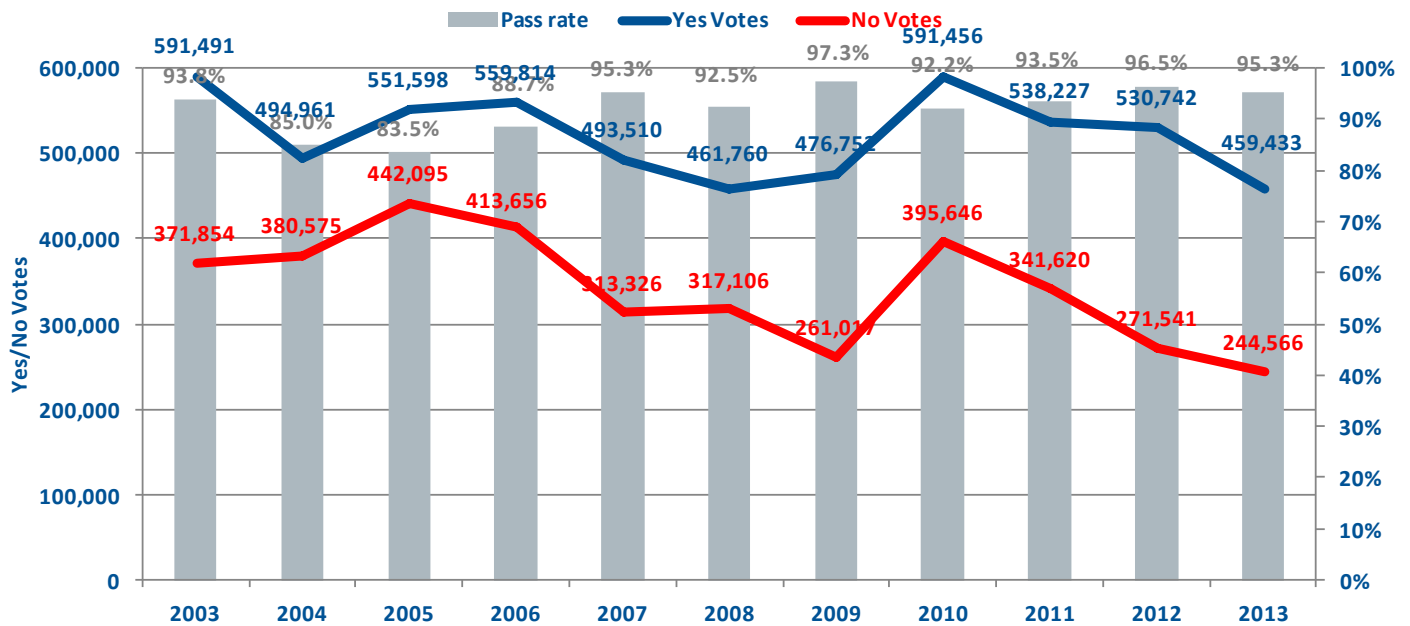

STATEWIDE SCHOOL BUDGET OUTCOMES Pass Rates and Yes and No Votes

SCHOOL BUDGET PASS RATES BY REGION, 2003 to 2013

Region	2003	2004	2005	2006	2007	2008	2009	2010	2011	2012	2013
Total State	93.8%	85.0%	83.5%	88.7%	95.3%	92.5%	97.3%	92.2%	93.5%	96.5%	95.3%
Long Island	91.3%	63.7%	63.7%	84.7%	94.4%	93.5%	97.6%	91.9%	96.0%	93.5%	95.2%
Lower Hudson Valley	94.3%	96.2%	83.0%	81.1%	94.3%	92.5%	96.2%	90.6%	90.6%	96.2%	90.6%
Mid-Hudson Valley	85.1%	83.0%	70.2%	59.6%	91.5%	78.7%	100.0%	87.0%	89.4%	95.7%	93.6%
Capital Region	97.3%	89.3%	92.0%	89.3%	94.7%	89.2%	95.9%	87.8%	89.2%	97.3%	97.3%
Mohawk Valley	97.7%	90.9%	86.4%	81.8%	90.9%	88.6%	88.6%	95.5%	90.9%	93.2%	95.2%
Central New York	100.0%	88.9%	88.9%	98.1%	98.1%	86.8%	98.1%	94.4%	92.6%	100.0%	96.3%
North Country	98.5%	89.4%	95.5%	97.0%	97.0%	92.3%	98.5%	95.5%	92.4%	98.5%	93.9%
Southern Tier	94.2%	88.2%	88.2%	89.7%	94.1%	97.1%	97.1%	94.1%	97.1%	97.1%	98.5%
Finger Lakes	92.8%	89.9%	88.4%	97.1%	95.7%	97.1%	98.5%	94.2%	95.7%	98.6%	98.6%
Western New York	89.9%	91.1%	91.1%	98.7%	100.0%	100.0%	100.0%	91.0%	96.2%	96.2%	92.4%